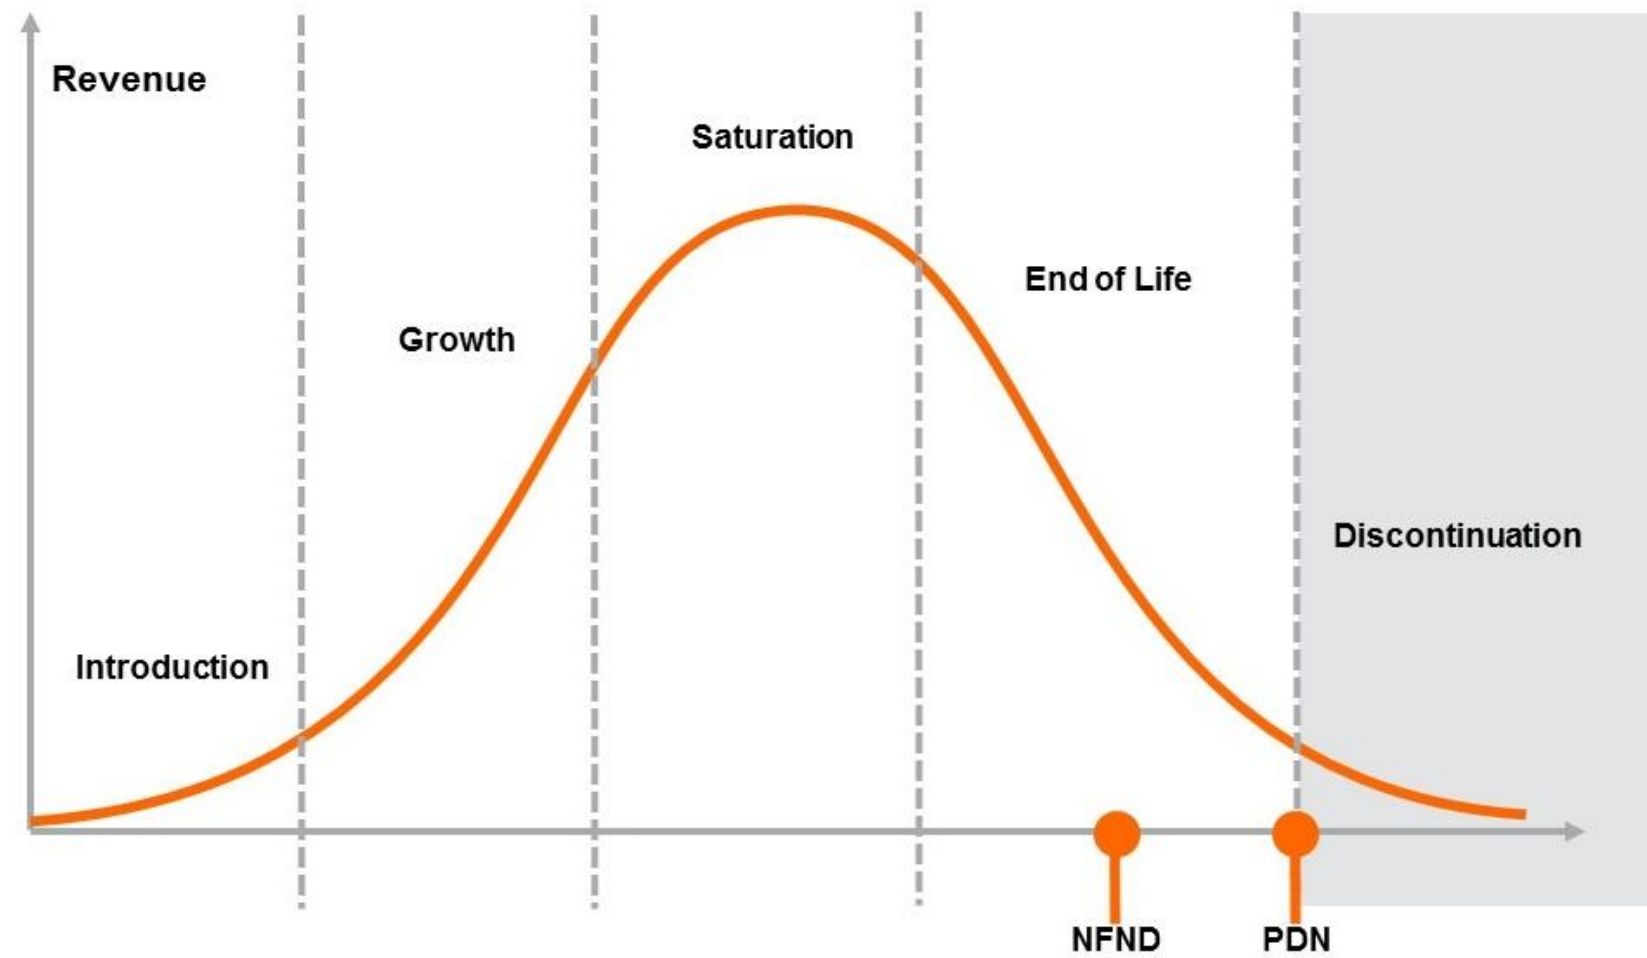

Light is OSRAM

Product Or Individual Q-Code Discontinuation (acc. JEDEC J-STD-048)  
OS-PDN-2019-040

15 July 2019

Last order: 15 January 2020

Last delivery: 15 July 2020

Please direct your feedback to your local Sales office.