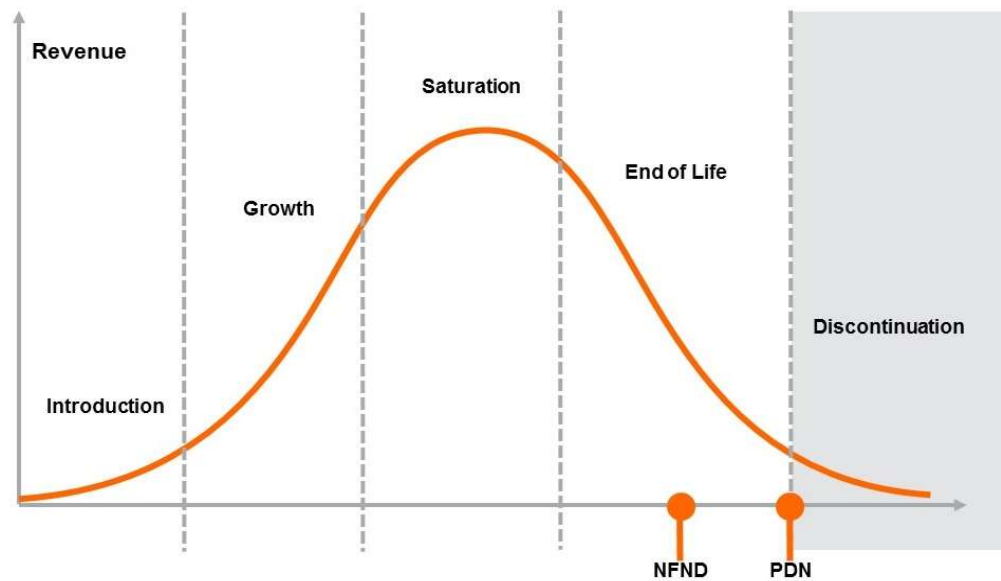

Light is OSRAM

Product Discontinuation (acc. JEDEC J-STD-048) OS-PDN-2023-002

16 January 2023

Last order:	15 July 2023
Last delivery:	15 January 2024

Please direct your feedback to your local Sales office.